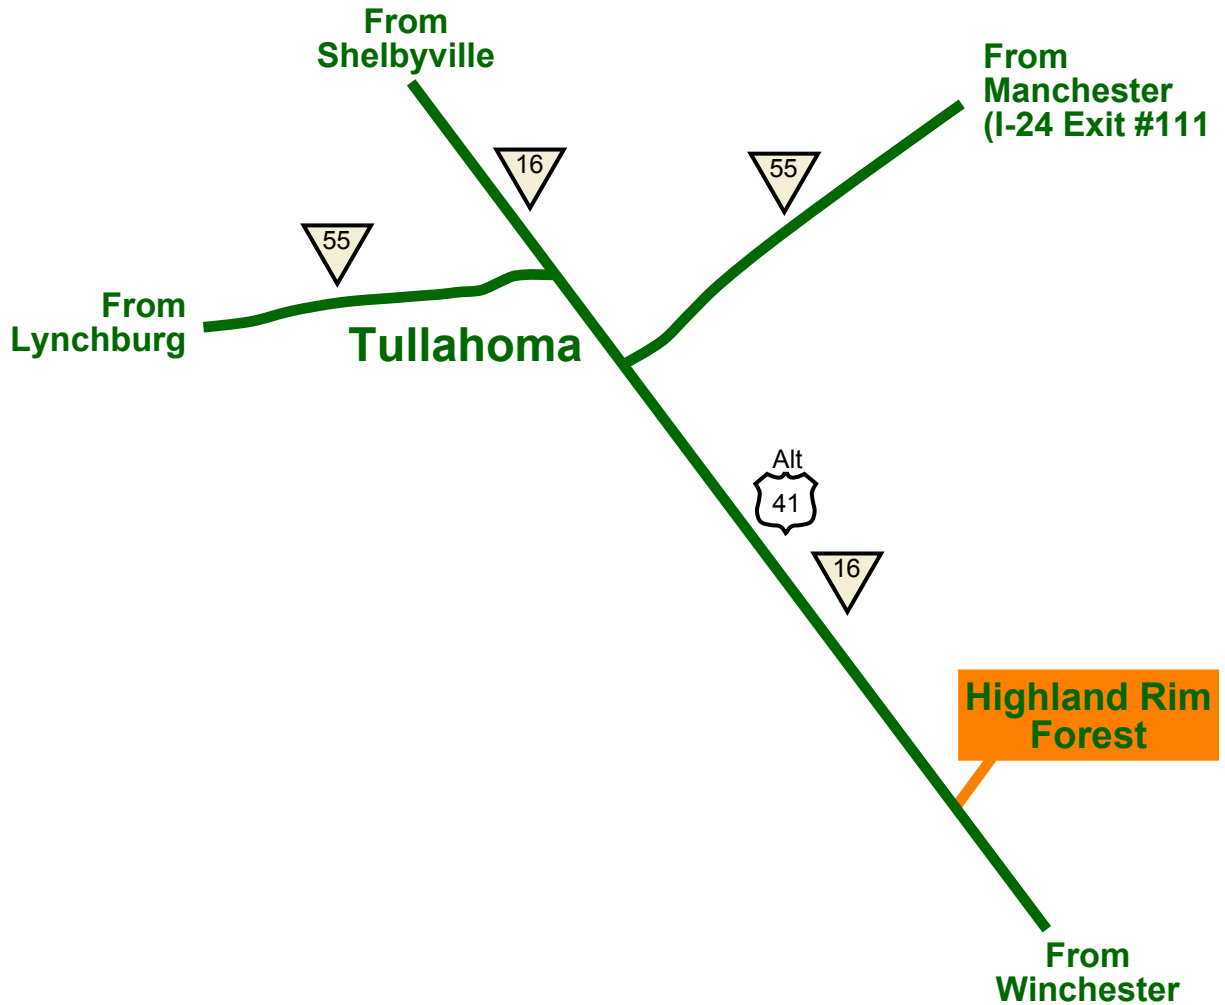

The Highland Rim Forest is located at 623 UT Farm Road
which is 4.5 miles south of Tullahoma, Tennessee
on Highway 16 (US Alt 41)

UT Forest Resources AgResearch and Education Center
901 S. Illinois Avenue, Oak Ridge, TN 37830
865-483-3571